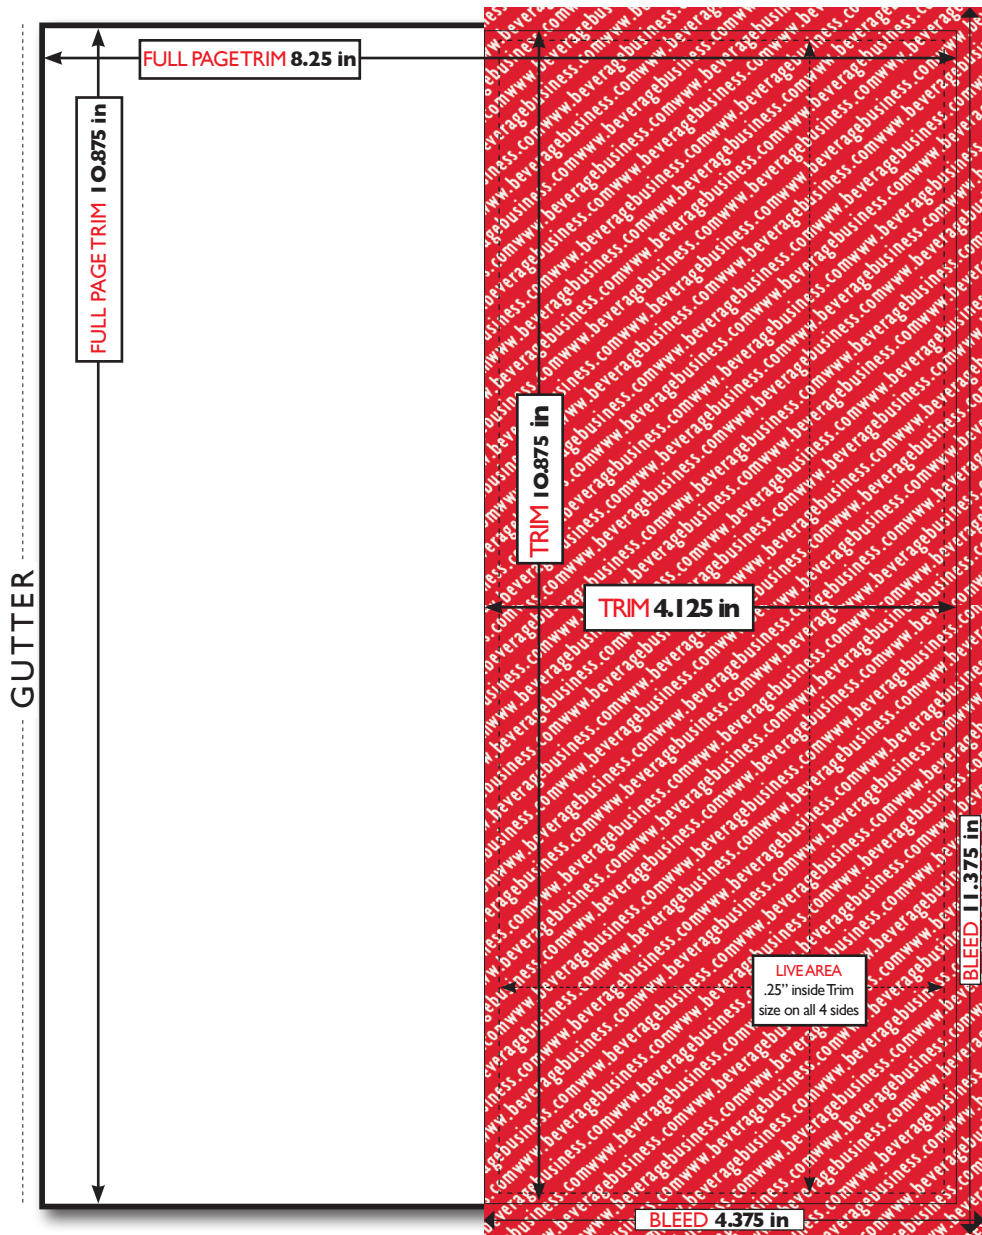

1/2 VERTICAL RIGHT EDGE PAGE AD SIZES

MEASUREMENTS for 1/2 VERTICAL RIGHT PAGE AD

HEIGHT - (Trim) 10.875 inch

WIDTH - (Trim) 4.125 inch

NO BLEED required on AD sides adjacent to Editorial.

Please supply "HIGH QUALITY PRINT" PDF

Other acceptable formats: PhotoShop File (300dpi) or 'packaged' CS5 InDesign.